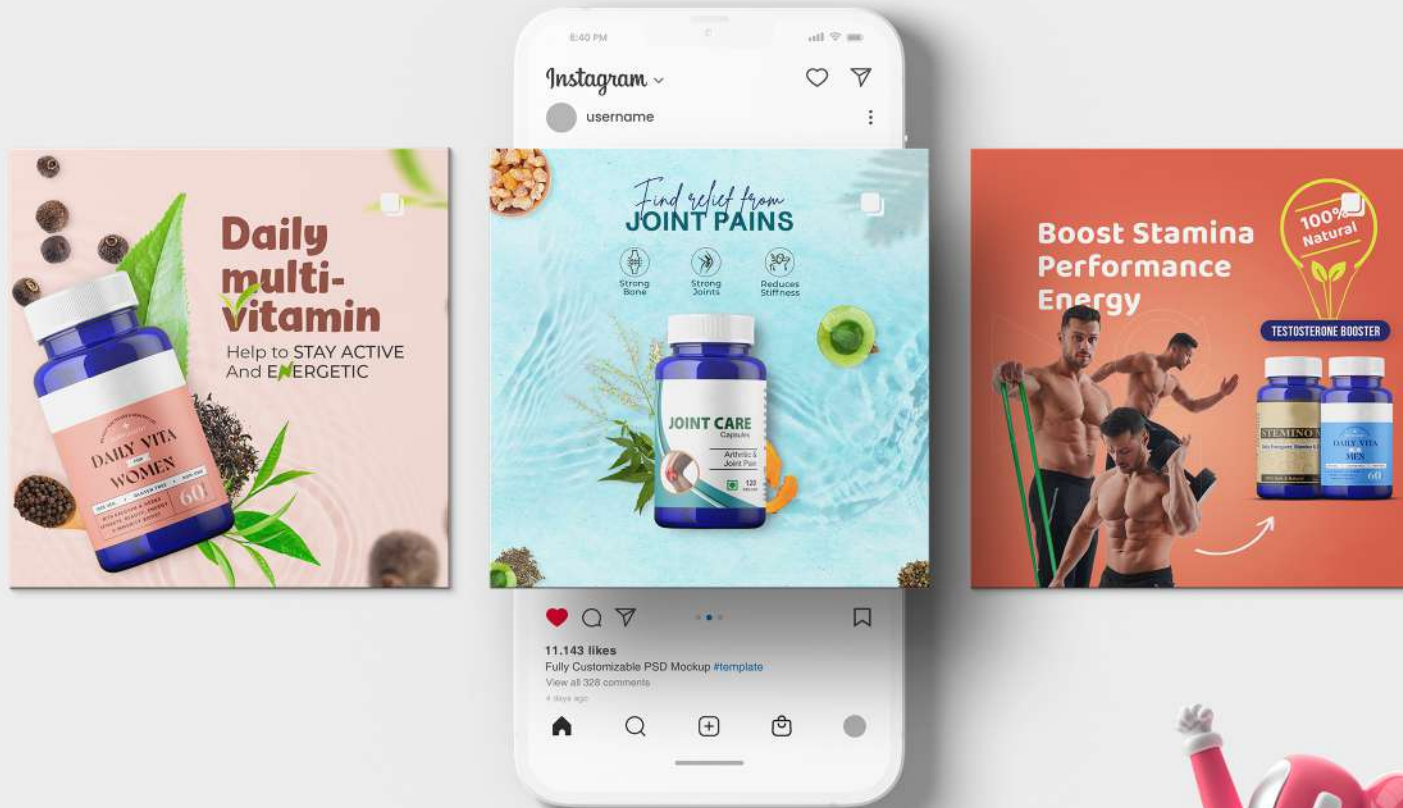

SOCIAL MEDIA DESIGN

Crafting Your Brand's Digital Personality

In the fast-paced world of social media, Cosmic Corner works its magic to make your brand the star of the digital show. From Instagram to Facebook, our stunning content transforms scrolling into loyal followers.